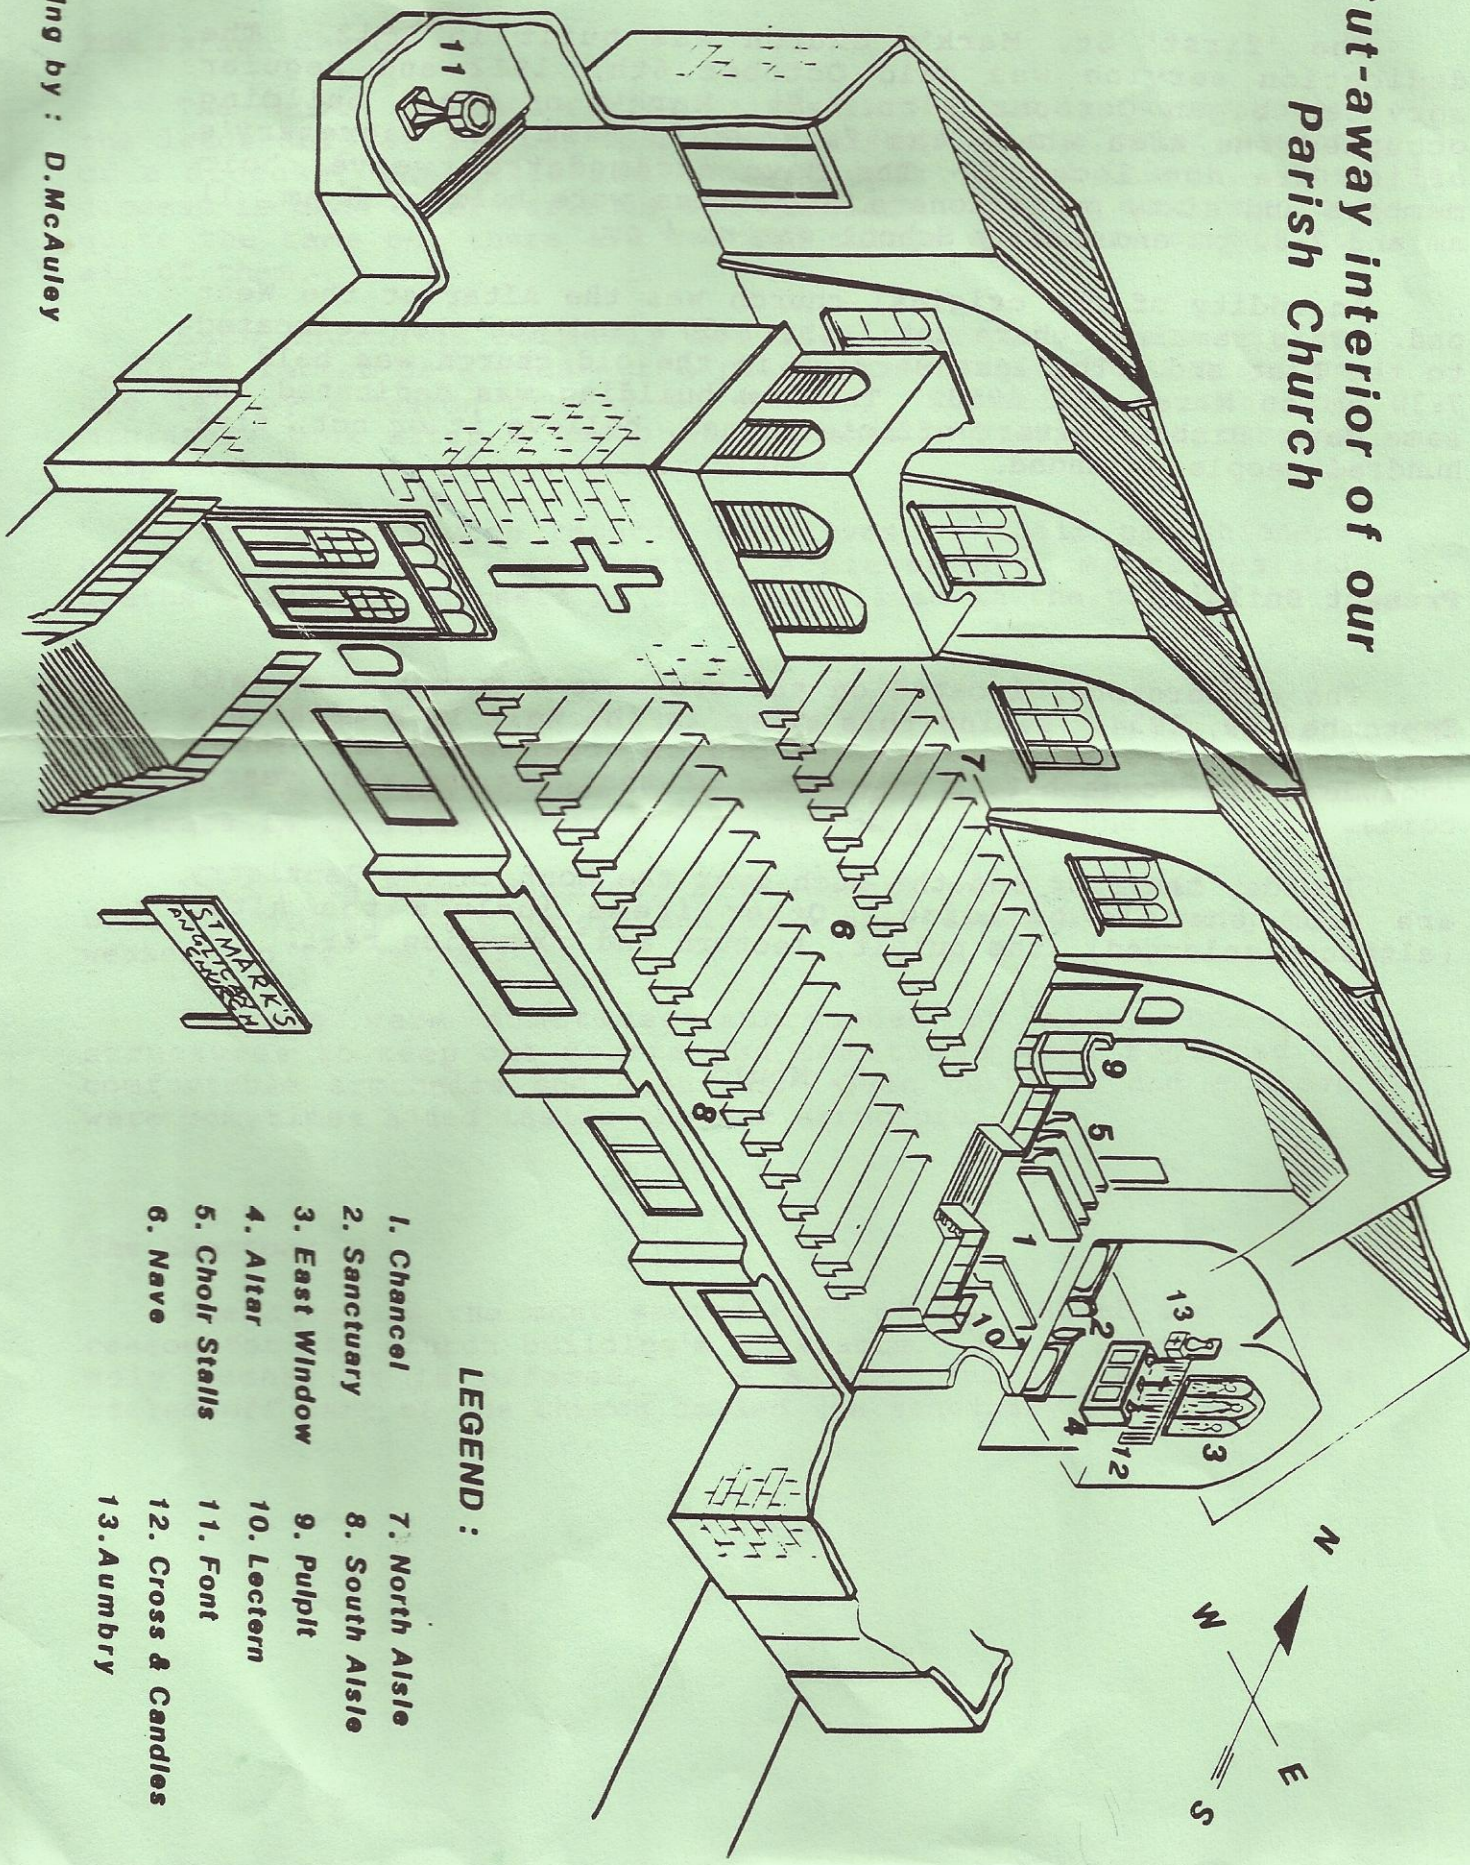

Cut-away interior of our Parish Church

LEGEND :

- | | |
|-----------------|---------------------|
| 1. Chancel | 7. North Aisle |
| 2. Sanctuary | 8. South Aisle |
| 3. East Window | 9. Pulpit |
| 4. Altar | 10. Lectern |
| 5. Choir Stalls | 11. Font |
| 6. Nave | 12. Cross & Candles |
| | 13. Aumbry |

Drawing by : D.McAuley